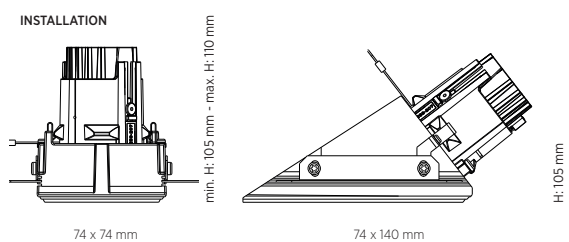

other optics on request

POWER

15.5 WATT

IP International Protection

IP20

INSTALLATION

COLOR TEMPERATURE CCT

BEAMWIDTH