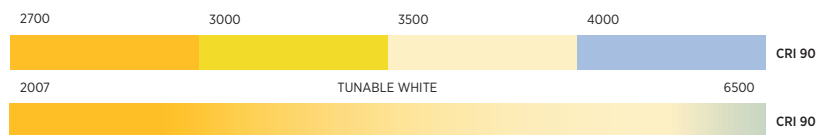

COLOR TEMPERATURE CCT