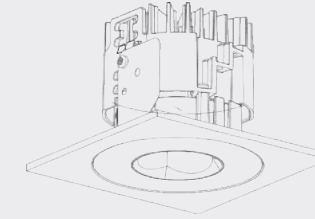

CONCRETE
95 x 95 mm | 86 mm

POWER

14.4 - 24.2 WATT

IP International Protection

IP20 + IP54