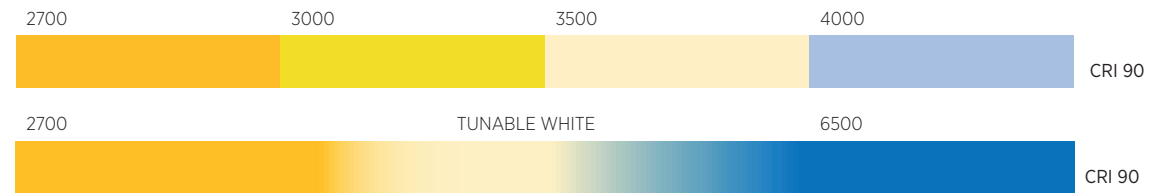

OIKO PRO ÜBERSICHT

1 CUTOUT

2 FORMEN

RUND

2 OPTIONS

STARR

BEWEGLICH

3 EINBAUARTEN

5 OPTIKEN

LENS PACK

LEISTUNG

Inst. depth: 45 - 75 mm

Inst. depth: 100 - 125 mm

DECKE

IP SCHUTZKLASSE

IP20 + IP54

FARBTEMPERATUR CCT

RAL Classic und alle Sonderfarben auf Anfrage