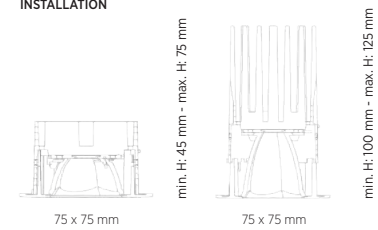

INSTALLATION