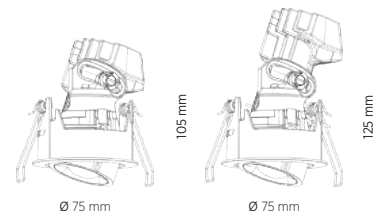

INSTALLATION