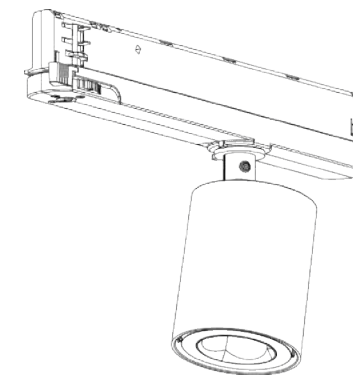

OIKO PRO IN

ART.-N° 330-1442

Ø 65 mm

LUMEN MAX.
1932 lm