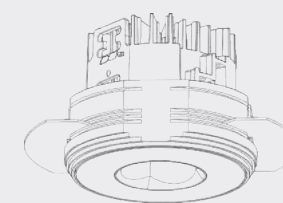

TRIMLESS
Ø 75 mm | 86 mm

RECESSED
Ø 75 mm | 68 mm

CONCRETE
Ø 95 mm | 68 mm

POWER

14.4 - 24.2 WATT

IP International Protection

IP20 + IP54

INSTALLATION