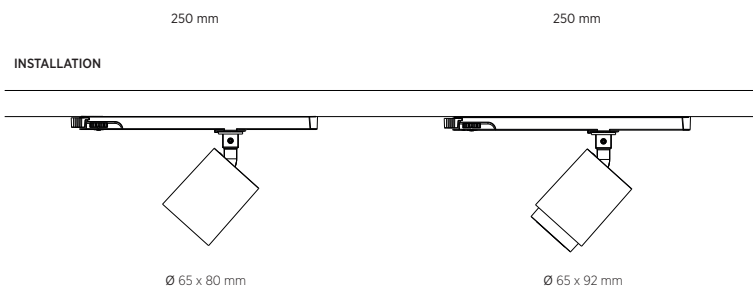

INSTALLATION

COLOR TEMPERATURE CCT

BEAMWIDTH

COLOR

RAL Classic or any other color on request

POSSIBLE CONTROLS

ON/OFF

OTHER ACCESSORIES ON WWW.PROLICHT.AT/OIKO