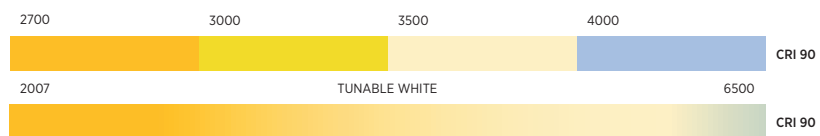

14.4 - 15.5 WATT

IP International Protection

IP20

INSTALLATION

COLOR TEMPERATURE CCT

BEAMWIDTH

LENS PACK

COLOR