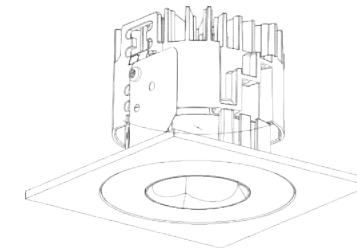

OIKO PRO SQUARE
CONCRETE

ART.-N° 220-0902

68 mm | 95 x 95 mm | Installation depth: 70 mm

LUMEN MAX.

1455 lm

WATT

15 W

CCT