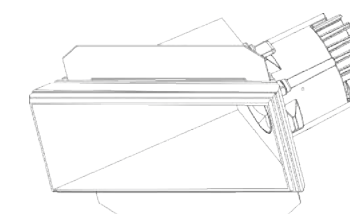

85 x 85 mm | 74 x 74 mm | Installation depth: 110 mm

OIKO PRO SQUARE COMFORT
RECESSED

ART.-N° 220-1143

85 x 85 mm | 92 x 92 mm | Installation depth: 110 mm

OIKO PRO SQUARE COMFORT ASYMMETRISCH
TRIMLESS

ART.-N° 120-0533