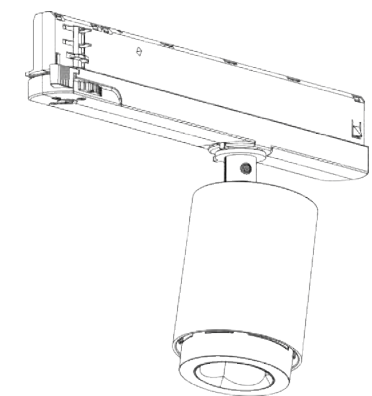

OIKO PRO IN
MEDIUM 34°

ART.-N° 220-1412

Ø 65 mm

LUMEN MAX.
1603 lm

WATT

15 W

CCT

2700 3500 3500 4000

0-355°

25°

COLOR RENDERING INDEX CRI

CRI 90

BEAMWIDTH

25 PROLICHT COLORS

RAL Classic und alle Sonderfarben auf Anfrage