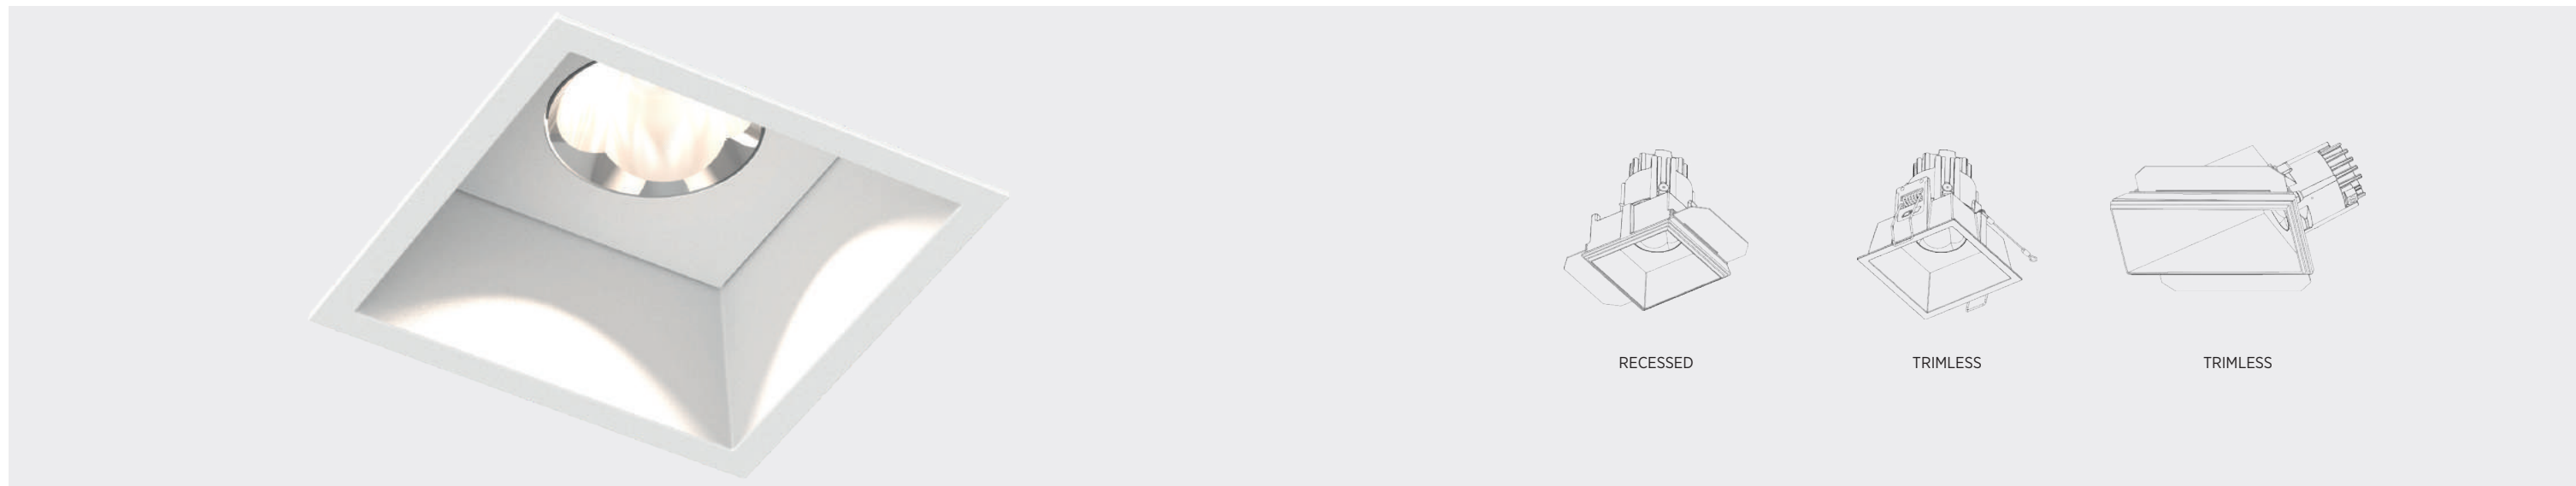

OIKO PRO SQUARE COMFORT

DESCRIPTION	CCT				LUMEN MAX.	BEAM ANGLE	IP	INSTALL. DEPTH MIN.	ART.-N° TRIMLESS	ART.-N° RECESSED	ART.-N° CONCRETE
	2700	3000	3500	4000							
					1582	VERY WIDE FLOOD 68°	IP20	110	120-0523	220-1143	●
ASYMMETRIC					1497	VERY WIDE FLOOD 68°	IP20	105	120-0533	●	●

other optics on request

POWER

15.5 WATT

IP International Protection

IP20