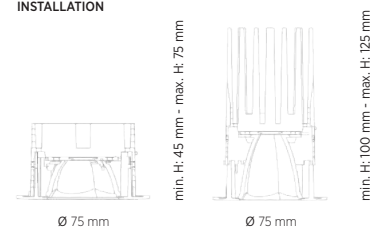

TRIMLESS
Ø 75 mm | 86 mm

RECESSED
Ø 75 mm | 68 mm

CONCRETE
Ø 95 mm | 68 mm

POWER

14.4 - 24.2 WATT

IP International Protection

IP20 + IP54

INSTALLATION