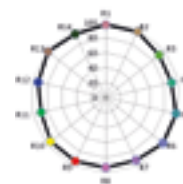

CR1/R9
SPECIAL LED FASHION

Brillante Inszenierung des gesamten Farbspektrums ohne Verfälschung der Farbtemperatur.

Brilliantly orchestrating the entire colour range in garments without impairing colour perception