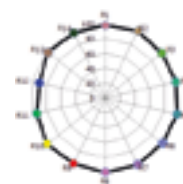

CR1/R9
SPECIAL LED ART

Kunstwerke werden hervorgehoben, ohne die Wahrnehmung einzelner Farben negativ zu beeinflussen.

Staging pieces of art without influencing the perception of individual colours.

DE | Mit PROLICHTs SPECIAL LEDs können Leuchtmittel angeboten werden, die hervorragende CRI-Werte (zB R9 für gesättigtes Rot) über die gesamte Bandbreite liefern. Durch die hohe monochromatische Farbtreue von LEDs kann Beleuchtung für ganz spezielle Einsatzzwecke konstruiert werden. Ob Meat+, Gold+, Art oder Fashion – mit SPECIAL LEDs und PROLICHTs intelligenter Reflektor-technologie lassen sich MECHANIQ Leuchten ausgezeichnet für besondere Anwendungsbereiche optimieren. Auf Anfrage sind TUNABLE WHITE LEDs erhältlich.

EN | With SPECIAL LEDs, PROLICHT offers illuminants that deliver extraordinary CRI-values (e.g: R9 for saturated red) over the entire spectrum. The LEDs high monochromatic colour fidelity allows for the creation of lighting for very special purposes. Be it Meat+, Gold+, Art or Fashion – with SPECIAL LEDs and PROLICHTs intelligent reflector technology MECHANIQ luminaires can be perfectly optimised to meet the needs for different areas of application. TUNABLE WHITE LEDs are available on request.