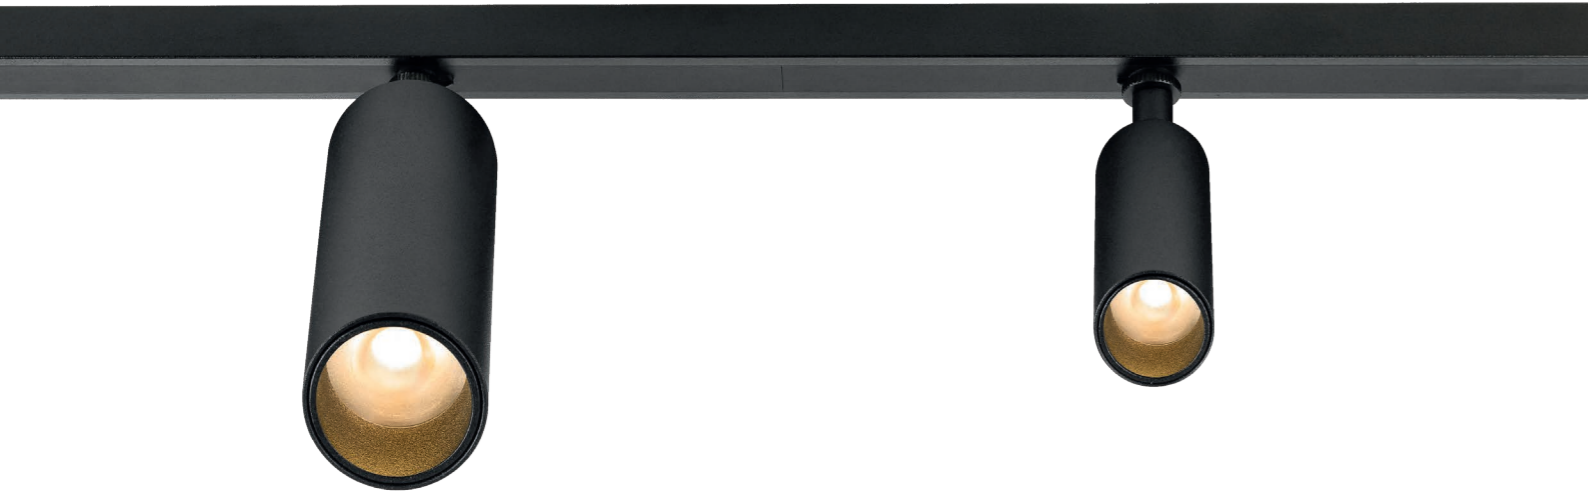

IMAGINE MICRO

MINIATURIZED TECHNOLOGY

IMAGINE MICRO 35
8.6W - up to 669lm

IMAGINE MICRO 20
3.7W - up to 236lm