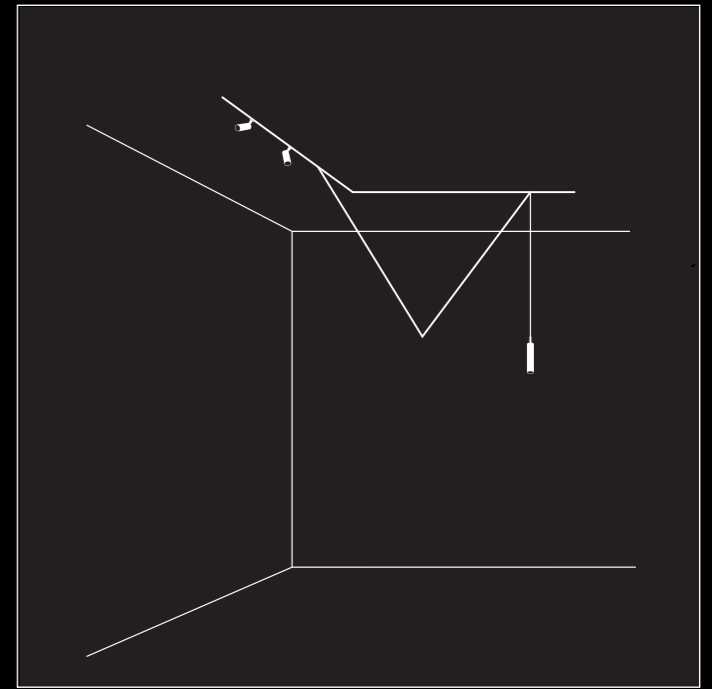

MINIMAL TRACK - PLUG & PLAY