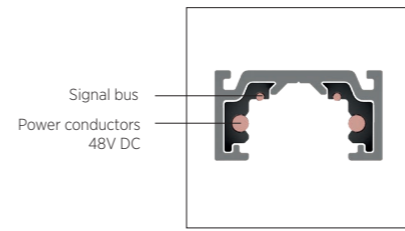

The MINIMAL TRACK allows you to simply design any line you want – available with 90° integrated connectors for elbows on the same surface or to jump ceiling to wall or T and X connectors with two different aesthetics to match various tastes in interior design. The track can be easily cut on site to perfectly fulfil any project requirements.

## ALL CURVES YOU CAN IMAGINE!

curved 45°

curved 90°

curved 180°

SPECIAL CURVES ON REQUEST

DALI offers individual control of each single luminaire, with the possibility of managing groups and scenarios.

The CASAMBI system allows wireless control of up to four groups of fittings through physical commands or a mobile Application.