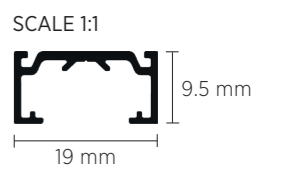

IMAGINE MICRO

MINIATURIZED TECHNOLOGY

YOUR PERFECT FOCUSING

For the perfect definition of your light setting, not only each spot can be tilted from 0° to 90° and rotated 355°, but comes also equipped with a tool-less locking system, to fix in position the desired rotation, also when spots are installed in vertical track.

PHOTO | ARMIN KUPRIAN

MINIMAL ESSENCE

Minimalistic design, minimal installation effort, tailor-made result in the most simple way.