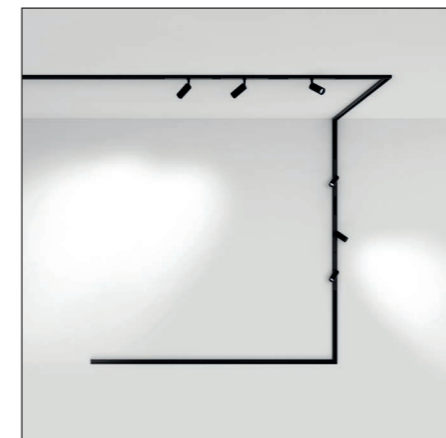

DALI DIM

Every moment, every day and every situation is different. The IMAGINE MICRO spots for the MINIMAL TRACK can be dimmed individually, in groups or together with DALI. This enables complete control of your lighting atmosphere. The PUSH DIMM solution offers simple control of all the fittings in the same track and can be easily operated with a pushbutton.