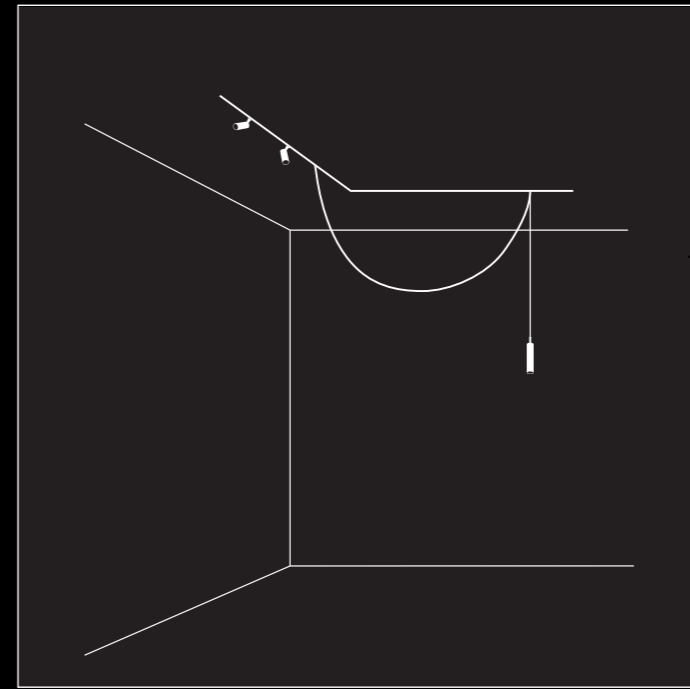

MINIMAL TRACK - PLUG & PLAY