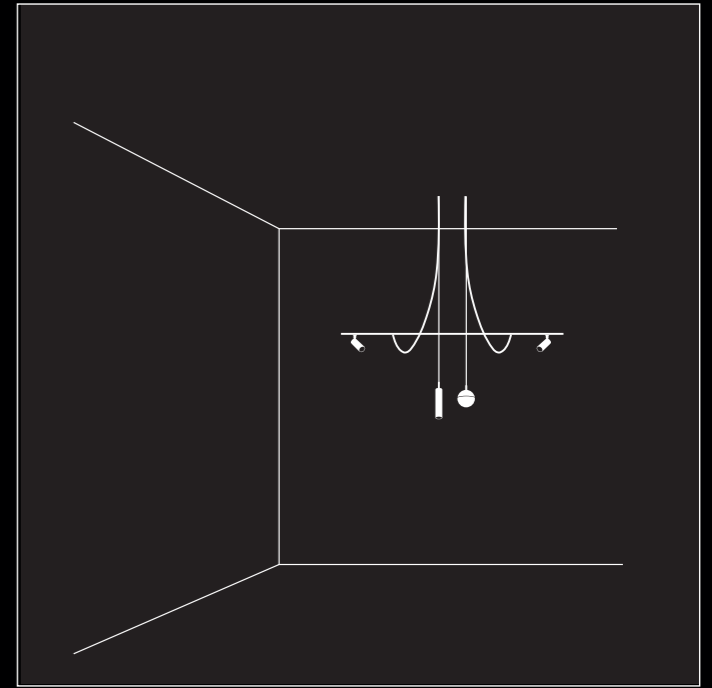

MINIMAL TRACK - PLUG & PLAY