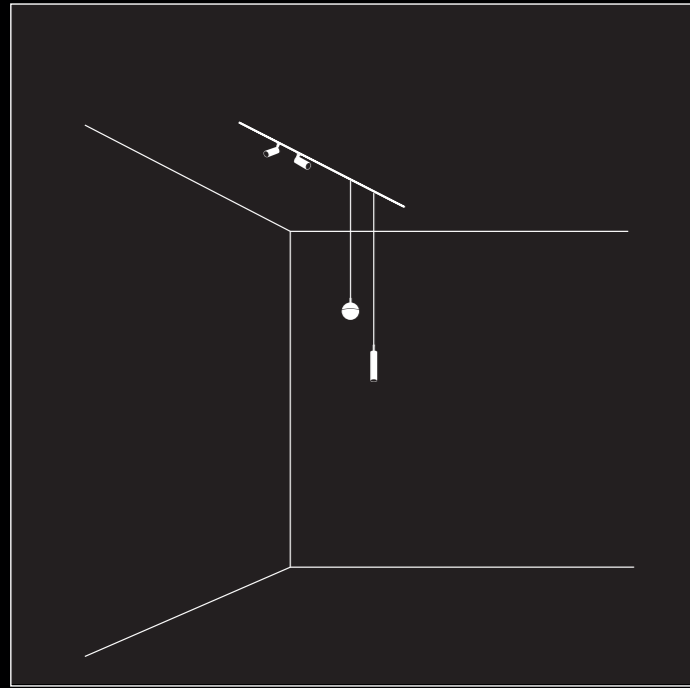

MINIMAL TRACK - PLUG & PLAY