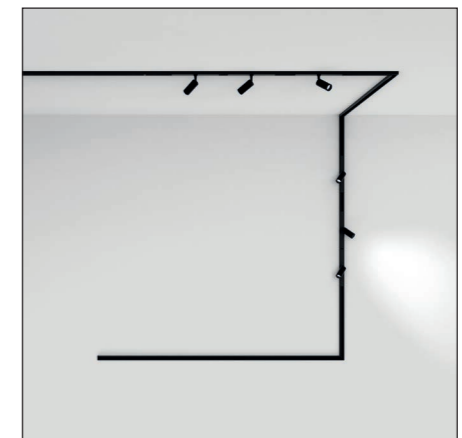

DALI DIM

Every moment, every day and every situation is different. The IMAGINE MICRO spots for the MINIMAL TRACK can be dimmed individually, in groups or together with DALI. This enables complete control of your lighting atmosphere. The PUSH DIMM solution offers simple control of all the fittings in the same track and can be easily operated with a pushbutton.