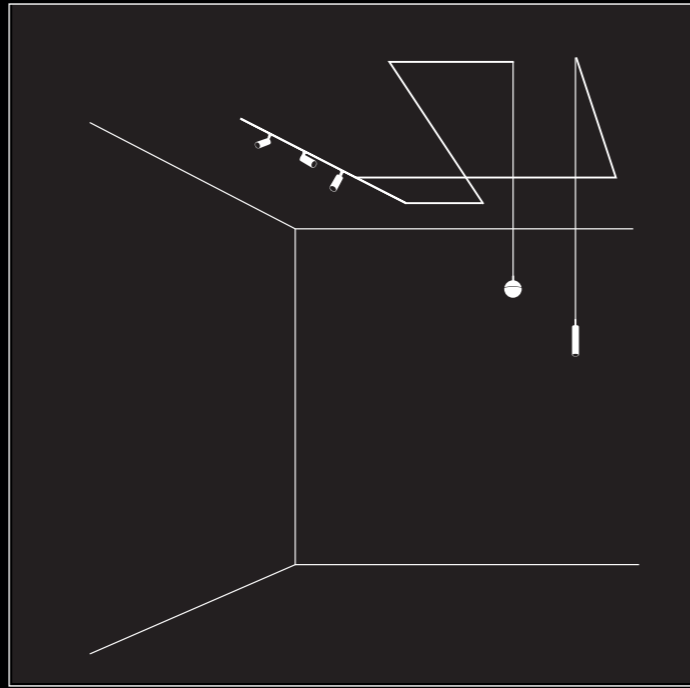

MINIMAL TRACK - PLUG & PLAY