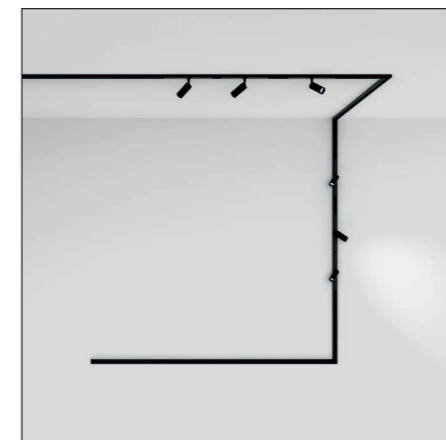

DALI DIM

Every moment, every day and every situation is different. The IMAGINE MICRO spots for the MINIMAL TRACK can be dimmed individually, in groups or together with DALI. This enables complete control of your lighting atmosphere. The PUSH DIMM solution offers simple control of all the fittings in the same track and can be easily operated with a pushbutton.