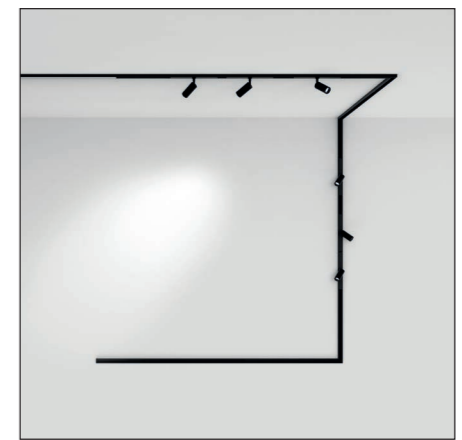

DALI DIM

Every moment, every day and every situation is different. The IMAGINE MICRO spots for the MINIMAL TRACK can be dimmed individually, in groups or together with DALI. This enables complete control of your lighting atmosphere. The PUSH DIMM solution offers simple control of all the fittings in the same track and can be easily operated with a pushbutton.