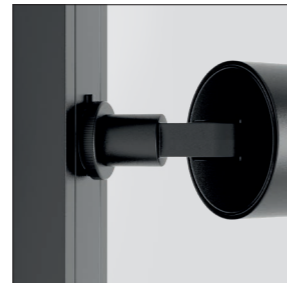

## YOUR PERFECT FOCUSING

For the perfect definition of your light setting, not only each spot can be tilted from 0° to 90° and rotated 355°, but comes also equipped with a tool-less locking system, to fix in position the desired rotation, also when spots are installed in vertical track.