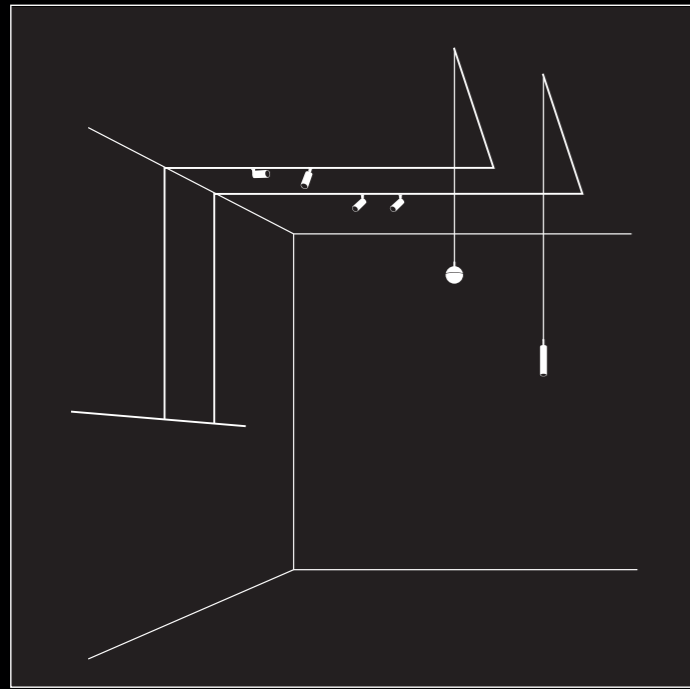

MINIMAL TRACK - PLUG & PLAY