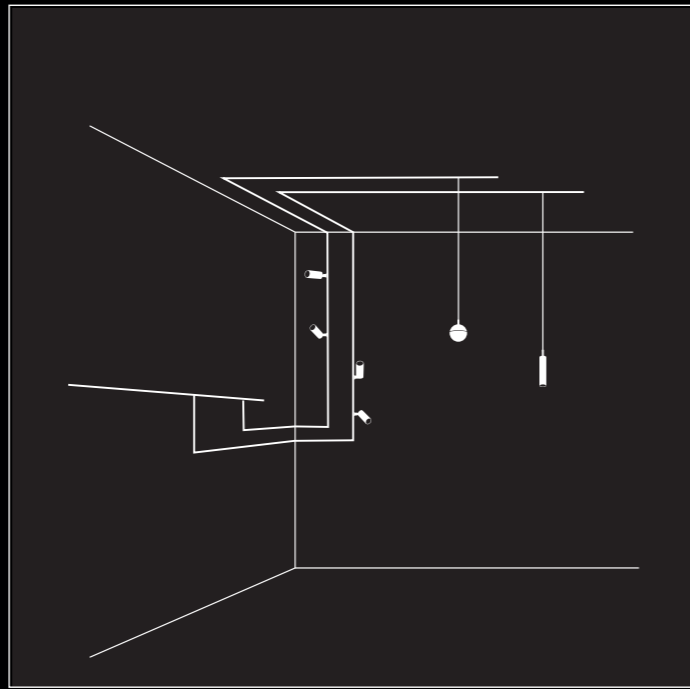

MINIMAL TRACK - PLUG & PLAY