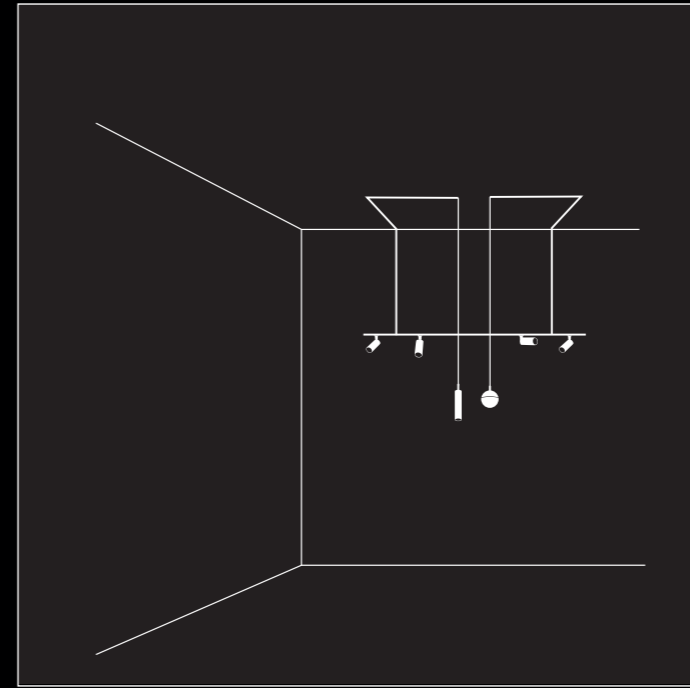

MINIMAL TRACK - PLUG & PLAY