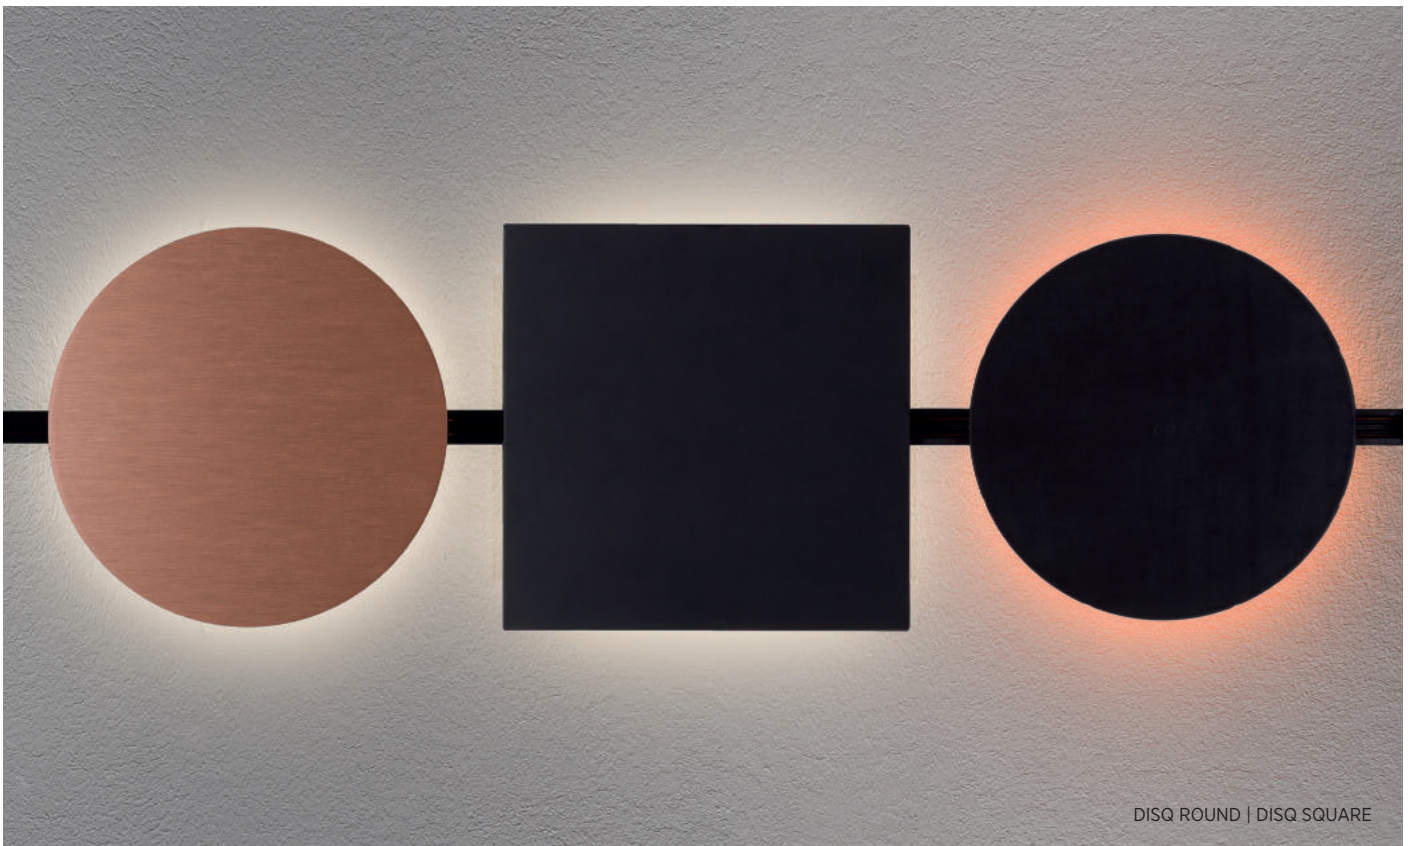

DISQ ROUND | DISQ SQUARE