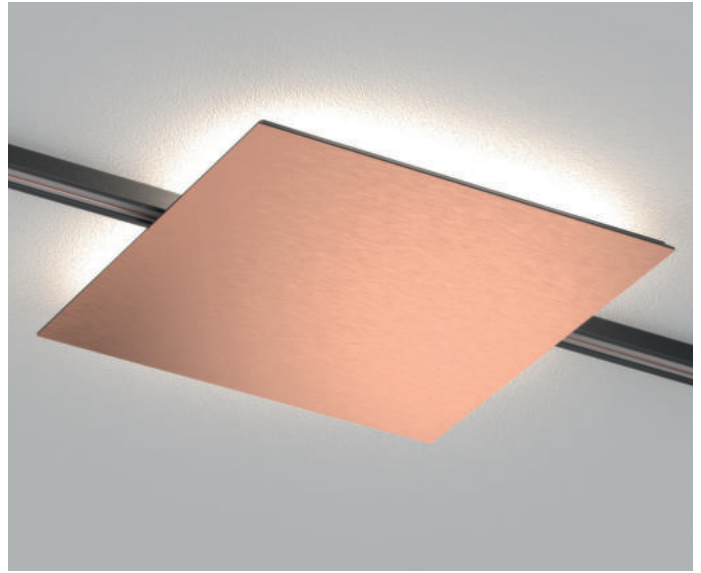

INSPIRATION | AUREL PETIC

DISQ METAL ROUND

DISQ METAL SQUARE

CAN-HAVE ACCESSORY: AURA COVER

YELLOW

ORANGE

RED

BLUE

GREEN

COLOR TEMPERATURE CCT

2700 K

BEAMWIDTH

INDIRECT

DISQ METAL ROUND & SQUARE

COPPER

STAINLESS STEEL

CHROME

DISQ METAL ROUND & SQUARE

DESCRIPTION	DIMENSION / mm	CCT / K	LUMEN MAX.	WATT	CRI	ART.-N°
DISQ ROUND METAL	Ø 206	2700 • •	400	5.1	90	7-02152-02
DISQ SQUARE METAL	216 x 216	2700 • •	400	5.1	90	7-02154-02