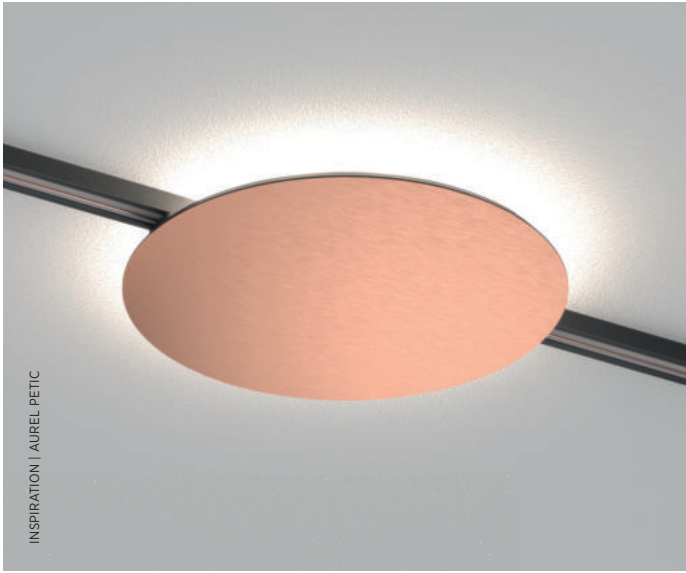

INSPIRATION | AUREL PETIC

DISQ METAL ROUND

DISQ METAL SQUARE

CAN-HAVE ACCESSORY: AURA COVER

YELLOW

ORANGE

RED

BLUE

GREEN

COLOR TEMPERATURE CCT

2700 K

BEAMWIDTH

INDIRECT

DISQ METAL ROUND & SQUARE

COPPER

STAINLESS STEEL

CHROME

DISQ METAL ROUND & SQUARE

DESCRIPTION	DIMENSION / mm	CCT / K	LUMEN MAX.	WATT	CRI	ART.-N°
DISQ ROUND METAL	Ø 206	2700 • •	400	5.1	90	7-02152-02
DISQ SQUARE METAL	216 x 216	2700 • •	400	5.1	90	7-02154-02