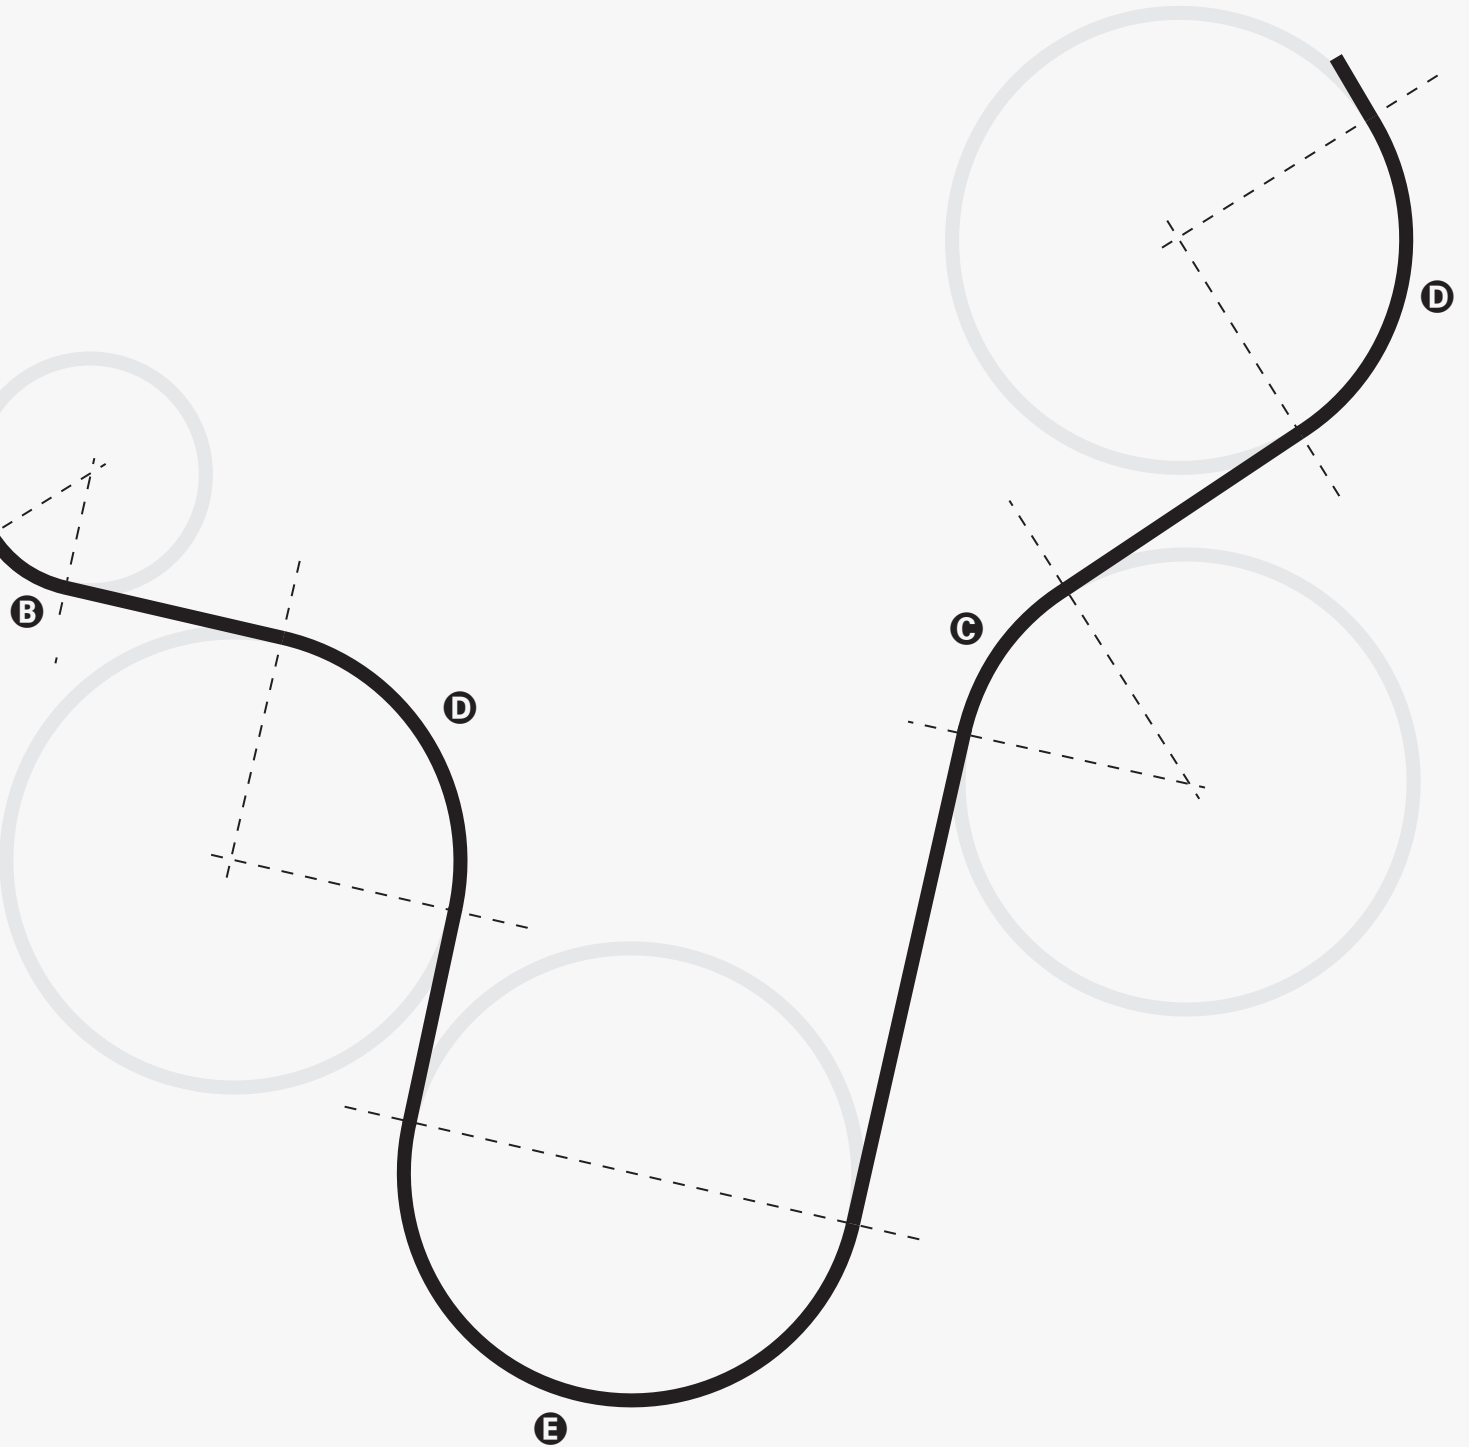

C CURVED TRACK Ø 1600 MM / 45°

AVAILABLE IN 25 PROLICHT COLORS
ART.-N°: 350-1894

D CURVED Ø 1600 MM / 90°

AVAILABLE IN 25 PROLICHT COLORS
ART.-N°: 350-1895

E CURVED TRACK Ø 1600 MM / 180°

AVAILABLE IN 25 PROLICHT COLORS
ART.-N°: 350-1904