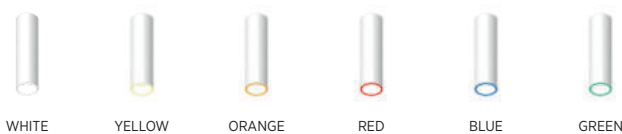

Die Pendelleuchte HANGOVER PLUG ermöglicht zusammen mit den PLUG EXTENSIONS eine manuelle Einstellung der Seilaufhängung: Die Strahler sind mit einer Seillänge von 2 oder 4 Metern erhältlich und können durch Aufrollen auf den Kabelrollern manuell verkürzt oder verlängert werden.

Ein ausgeklügeltes Docking-System garantiert ein schnelles Auswechseln und Verriegeln der verschiedenen Hango-ver-Plug-Module: So können die Leuchten nach Belieben ausgetauscht werden und lassen Raum für einen neuen Look. Das Docking-System ist auch für weitere Produktfamilien erhältlich und garantiert, die Montage unterschiedlicher Leuchten auf einfachste Weise. (SNOOKER | MELT und OPAL von Tom Dixon).

Ø 28 mm L: 150 | 300 | 450 mm

LUMEN MAX.	446 lm
WATT	6.5 W
CCT	2700 K 3000 K 4000 K

BEAMWIDTH	
MEDIUM 26°	VERY WIDE FLOOD 56°
25 PROLIGHT COLORS	

Ø 28 mm L: 150 | 300 | 450 mm

LUMEN MAX.	352 lm
WATT	6.5 W
CCT	2700 K 3000 K 4000 K

BEAMWIDTH	
MEDIUM 32°	VERY WIDE FLOOD 58°
25 PROLIGHT COLORS	

Ø 40 mm L: 150 | 300 mm

LUMEN MAX.	868 lm
WATT	10 W
CCT	2700 K 3000 K 4000 K

BEAMWIDTH	
FLOOD 40°	WIDE FLOOD 52°
25 PROLIGHT COLORS	

CAN-HAVE ACCESSORY HANGOVER 30 & 40 | SHINE RING (not available for MICRODOT)

RAL Classic und alle Sonderfarben auf Anfrage